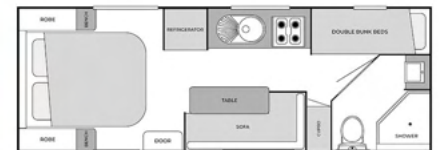

INTERNAL FEATURES

- 1900mm Long Pillow Top Mattress
- Fixed Bunk Ladder (Model Dependant)
- Removable Bunk Ladder (Model Dependant)
- Black Blind Fitted On Main Door
- OHC & Base - Flush Mount Vogue Black Matte Handles
- Bedhead Standard (Model NRV1800B)
- Bedhead Full Height (Model Dependant)
- Entry Head Bumper
- Internal Entry Grab Handle
- Black or White ensuite basin with black tapware (Model NRV2400B)
- Toilet - Thetford Ceramic Bowl Swivel
- Toilet Roll Holder - Black (Model Dependant)
- Towel Rail Single - Black (Model Dependant)
- Cubby Cut Outs In Bedroom Robes (Model Dependant)
- Concealed handles on OHC doors
- New Nikpol Lockpull MB lower cupboard handles
- Larger basin in ensuite where possible
- New style ensuite mirror

EXTERNAL FEATURES

- Windows - Double Glaze Classic
- Main Door - Milenco 1750 x 624 Black
- Hatch - 2x Ranger 12v c/w LED Lights
- Picnic Table - 1x 800 x 450 Black
- Tunnel Boot Access Doors - 510H x 575W
- One Piece Fibre Glass Panel On Roof
- Awning - 15ft (NRV1800B)
- Awning - 16ft (NRV2100B)
- Awning - 17ft Centre Cradle (NRV220B)
- Awning - 18ft Centre Cradle (NRV2160AEB)
- Awning - 19ft Centre Cradle (NRV2400B)
- Checkerplate Height 900mm - Silver
- New Rear taillights
- Taller main entry door (1822mm)
- External Shower
- External Tv box

Our Family Layouts

NRV1800B

NRV2100B

NRV2160AEB

NRV2200B

NRV2400B

*Specifications are subject to change without notice