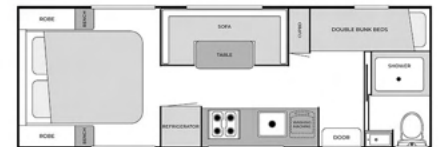

INTERNAL FEATURES

- 1900mm Long Pillow Top Mattress
- Fixed Bunk Ladder (Model Dependant)
- Removable Bunk Ladder (Model Dependant)
- Black Blind Fitted On Main Door
- OHC & Base - Flush Mount Vogue Black Matte Handles
- Bedhead Standard (Model NRV1800B)
- Bedhead Full Height (Model Dependant)
- Entry Head Bumper
- Internal Entry Grab Handle
- Black or White ensuite basin with black tapware (Model NRV2400B)
- Toilet - Thetford Ceramic Bowl Swivel
- Toilet Roll Holder - Black (Model Dependant)
- Towel Rail Single - Black (Model Dependant)
- Cubby Cut Outs In Bedroom Robes (Model Dependant)
- Concealed handles on OHC doors
- New Nikpol Lockpull MB lower cupboard handles
- Larger basin in ensuite where possible
- New style ensuite mirror

EXTERNAL FEATURES

- Windows - Double Glaze Classic
- Main Door - Milenco 1750 x 624 Black
- Hatch - 2x Ranger 12v c/w LED Lights
- Picnic Table - 1x 800 x 450 Black
- Tunnel Boot Access Doors - 510H x 575W
- One Piece Fibre Glass Panel On Roof
- Awning - 15ft (NRV1800B)
- Awning - 16ft (NRV2100B)
- Awning - 17ft Centre Cradle (NRV220B)
- Awning - 18ft Centre Cradle (NRV2160AEB)
- Awning - 19ft Centre Cradle (NRV2400B)
- Checkerplate Height 900mm - Silver
- New Rear taillights
- Taller main entry door (1822mm)
- External Shower
- External Tv box

Our Family Layouts

NRV1800B

NRV2100B

NRV2160AEB

NRV2200B

NRV2400B

*Specifications are subject to change without notice