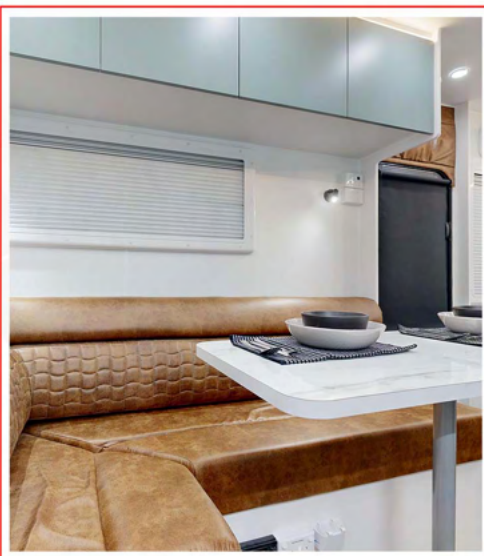

NETWORKRV CARAVANS

Couples Range 2024