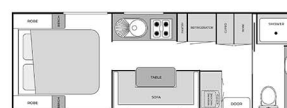

CHASSIS

- Tap On A-Frame
- Gas Bayonet
- 2x 95L Fresh Water Tanks
- 1x 95L Grey Water Tank
- 2x Water Fillers 1x 12v Pump

ELECTRICAL & APPLIANCES

- Cooktop - Thetford 3 Gas/1 Elec Burner & Grill
- Fridge - Thetford N4208 199L 3 Way AES
- Washing Machine - 3kg Front Loader (NRV2100FC)
- Washing Machine - 3.2kg Top Loader (Model Dependant)
- Washing Machine - 2.5kg Top Loader (NRV2200RD)
- White 420MM Framed LED Light In Kitchen
- BMS - Projecta 25A 7 Stage Battery Charger & LED Water Level Gauge Indicator
- 12v Rangehood
- Microwave - NCE 23L Flatbed 900w
- TV Provision
- Air Conditioner - Houghton Belaire HB3500
- Annexe Lights - 2x Heavy Duty Dual Colour LED
- Annexe Lights - 3x Heavy Duty Dual Colour LED (NRV2300RC)
- Interior LED Down Lights
- Internal Reading Lights
- Bargman Handle Light
- 1x External 240v Inlet & 1x External 240v Outlet
- Internal Dual USB & 12v Socket Combo
- External 3 Way Socket (12v, USB & TV Point)
- 12 Pin Plug & Anderson Plug
- Milenco Power 900 Omnidirectional Antenna
- 2x 200w Solar Panels
- BMPro Trail Safe Break-Away System
- RV Concepts Reverse Camera Kit Black
- Sirocco Fan (White) - 1x In Bedroom Area
- 2x 100A Deep Cycle Battery
- Single Din Radio/DVD Multimedia Player
- NCE Round External Speakers x2 - Black
- NCE Round Internal Roof Speakers x2 - White
- Led Strip lighting
- 40amp MPPT Solar Regulator

INTERNAL FEATURES