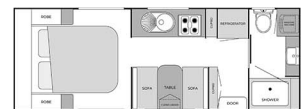

EXTERNAL FEATURES

- Windows - Double Glaze Classic
- Main Door - Milenco 1750 x 624 RHH Black (Model Dependant)
- Main Door - Milenco 1750 x 624 LHH Black (Model Dependant)
- Front Boot Door - 455 x 1532 (Model Dependant)
- Hatch - 2x Ranger Mini Skylight c/w LED Lights (Model Dependant)
- Hatch - 1x Ranger Mini Skylight c/w LED Lights (Model Dependant)
- Hatch - 2x Ranger 12v c/w LED Lights
- Picnic Table - 1x 800 x 450 Black
- Awning - 14ft (NRV1760RD)
- Awning - 17ft Centre Cradle (Model Dependant)
- Awning - 18ft Centre Cradle (NRV2300RC)
- Tunnel Boot Access Doors - 510H x 575W
- Seating Access Doors - 360H x 525W (Model Dependant)
- Toilet Cassette Door - 300H x 350W
- One Piece Fibre Glass Panel On Roof
- Checkerplate Height 900mm - Silver
- New Rear taillights
- Taller main entry door (1822mm)
- External Shower
- External TV box

Our Couples Layouts

NRV1760RD

NRV1860CD

NRV1960CD

NRV1960RD

NRV1960RDF FLIP

NRV1960RDP

NRV2100FC