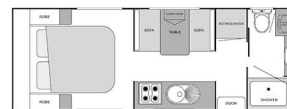

EXTERNAL FEATURES

- Windows - Double Glaze Classic
- Main Door - Milenco 1750 x 624 RHH Black (Model Dependant)
- Main Door - Milenco 1750 x 624 LHH Black (Model Dependant)
- Front Boot Door - 455 x 1532 (Model Dependant)
- Hatch - 2x Ranger Mini Skylight c/w LED Lights (Model Dependant)
- Hatch - 1x Ranger Mini Skylight c/w LED Lights (Model Dependant)
- Hatch - 2x Ranger 12v c/w LED Lights
- Picnic Table - 1x 800 x 450 Black
- Awning - 14ft (NRV1760RD)
- Awning - 17ft Centre Cradle (Model Dependant)
- Awning - 18ft Centre Cradle (NRV2300RC)
- Tunnel Boot Access Doors - 510H x 575W
- Seating Access Doors - 360H x 525W (Model Dependant)
- Toilet Cassette Door - 300H x 350W
- One Piece Fibre Glass Panel On Roof
- Checkerplate Height 900mm - Silver
- New Rear taillights
- Taller main entry door (1822mm)
- External Shower
- External TV box

Our Couples Layouts

NRV1760RD

NRV1860CD

NRV1960CD

NRV1960RD

NRV1960RDF FLIP

NRV1960RDP

NRV2100FC