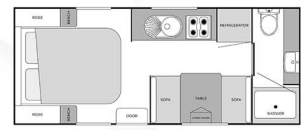

INTERNAL FEATURES

- 1900mm Long Pillow Top Mattress
- Black Blind Fitted On Main Door
- Ohc & Base - Flush Mount Vogue Black Matte Handles
- Bedhead Full Height
- Entry Head Bumper
- Black or White ensuite basin with black tapware
- Toilet - Thetford Ceramic Bowl Swivel
- Internal Entry Grab Handle
- Towel Rail Single - Black
- Toilet Roll Holder - Black
- Cubby Cut Outs In Bedroom Robes
- Concealed handles on OHC doors
- New Nikpol Lockpull MB lower cupboard handles
- Larger basin in ensuite where possible
- New style ensuite mirror

EXTERNAL FEATURES

- Windows - Double Glaze Classic
- Main Door - Milenco 1750 x 624 RHH Black (Model Dependant)
- Main Door - Milenco 1750 x 624 LHH Black (Model Dependant)
- Front Boot Door - 455 x 1532 (Model Dependant)
- Hatch - 2x Ranger Mini Skylight c/w LED Lights (Model Dependant)
- Hatch - 1x Ranger Mini Skylight c/w LED Lights (Model Dependant)
- Hatch - 2x Ranger 12v c/w LED Lights
- Picnic Table - 1x 800 x 450 Black
- Awning - 14ft (NRV1760RD)
- Awning - 17ft Centre Cradle (Model Dependant)
- Awning - 18ft Centre Cradle (NRV2300RC)
- Tunnel Boot Access Doors - 510H x 575W
- Seating Access Doors - 360H x 525W (Model Dependant)
- Toilet Cassette Door - 300H x 350W
- One Piece Fibre Glass Panel On Roof
- Checkerplate Height 900mm - Silver
- New Rear taillights
- Taller main entry door (1822mm)
- External Shower
- External TV box

Our Couples Layouts

NRV1760RD

NRV1860CD

NRV1960CD

NRV1960RD

NRV1960RDF FLIP

NRV1960RDP

NRV2100FC