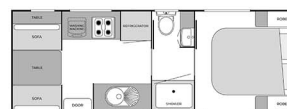

EXTERNAL FEATURES

- Windows - Double Glaze Classic
- Main Door - Milenco 1750 x 624 RHH Black (Model Dependant)
- Main Door - Milenco 1750 x 624 LHH Black (Model Dependant)
- Front Boot Door - 455 x 1532 (Model Dependant)
- Hatch - 2x Ranger Mini Skylight c/w LED Lights (Model Dependant)
- Hatch - 1x Ranger Mini Skylight c/w LED Lights (Model Dependant)
- Hatch - 2x Ranger 12v c/w LED Lights
- Picnic Table - 1x 800 x 450 Black
- Awning - 14ft (NRV1760RD)
- Awning - 17ft Centre Cradle (Model Dependant)
- Awning - 18ft Centre Cradle (NRV2300RC)
- Tunnel Boot Access Doors - 510H x 575W
- Seating Access Doors - 360H x 525W (Model Dependant)
- Toilet Cassette Door - 300H x 350W
- One Piece Fibre Glass Panel On Roof
- Checkerplate Height 900mm - Silver
- New Rear taillights
- Taller main entry door (1822mm)
- External Shower
- External TV box

Our Couples Layouts

NRV1760RD

NRV1860CD

NRV1960CD

NRV1960RD

NRV1960RDF FLIP

NRV1960RDP

NRV2100FC